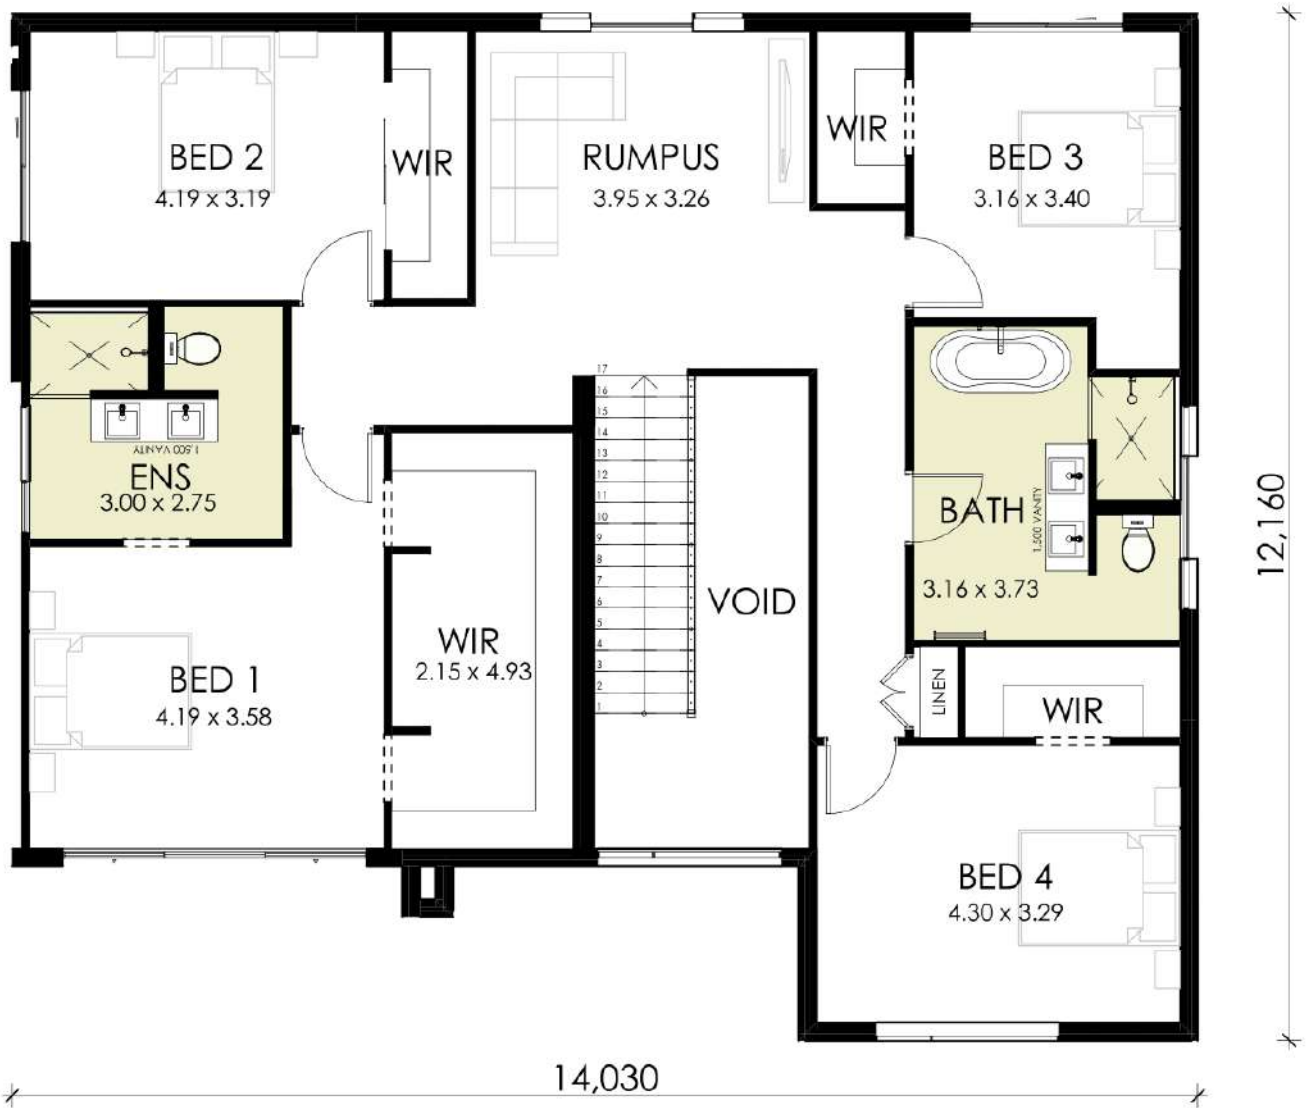

Welcome to our Sorrento by King Homes

VISIT US ON

www.kinghomesnsw.com.au

Sorrento

18m*	MIN. WIDTH
28m*	MIN. DEPTH
43.5	SQUARES

Sorrento

18m*	MIN. WIDTH
28m*	MIN. DEPTH
43.5	SQUARES

AREA	m2
GROUND FLOOR	170.98
GARAGE	44.40
ALFRESCO	29.93
FIRST FLOOR	149.57
PORCH	9.65
TOTAL	404.53m2