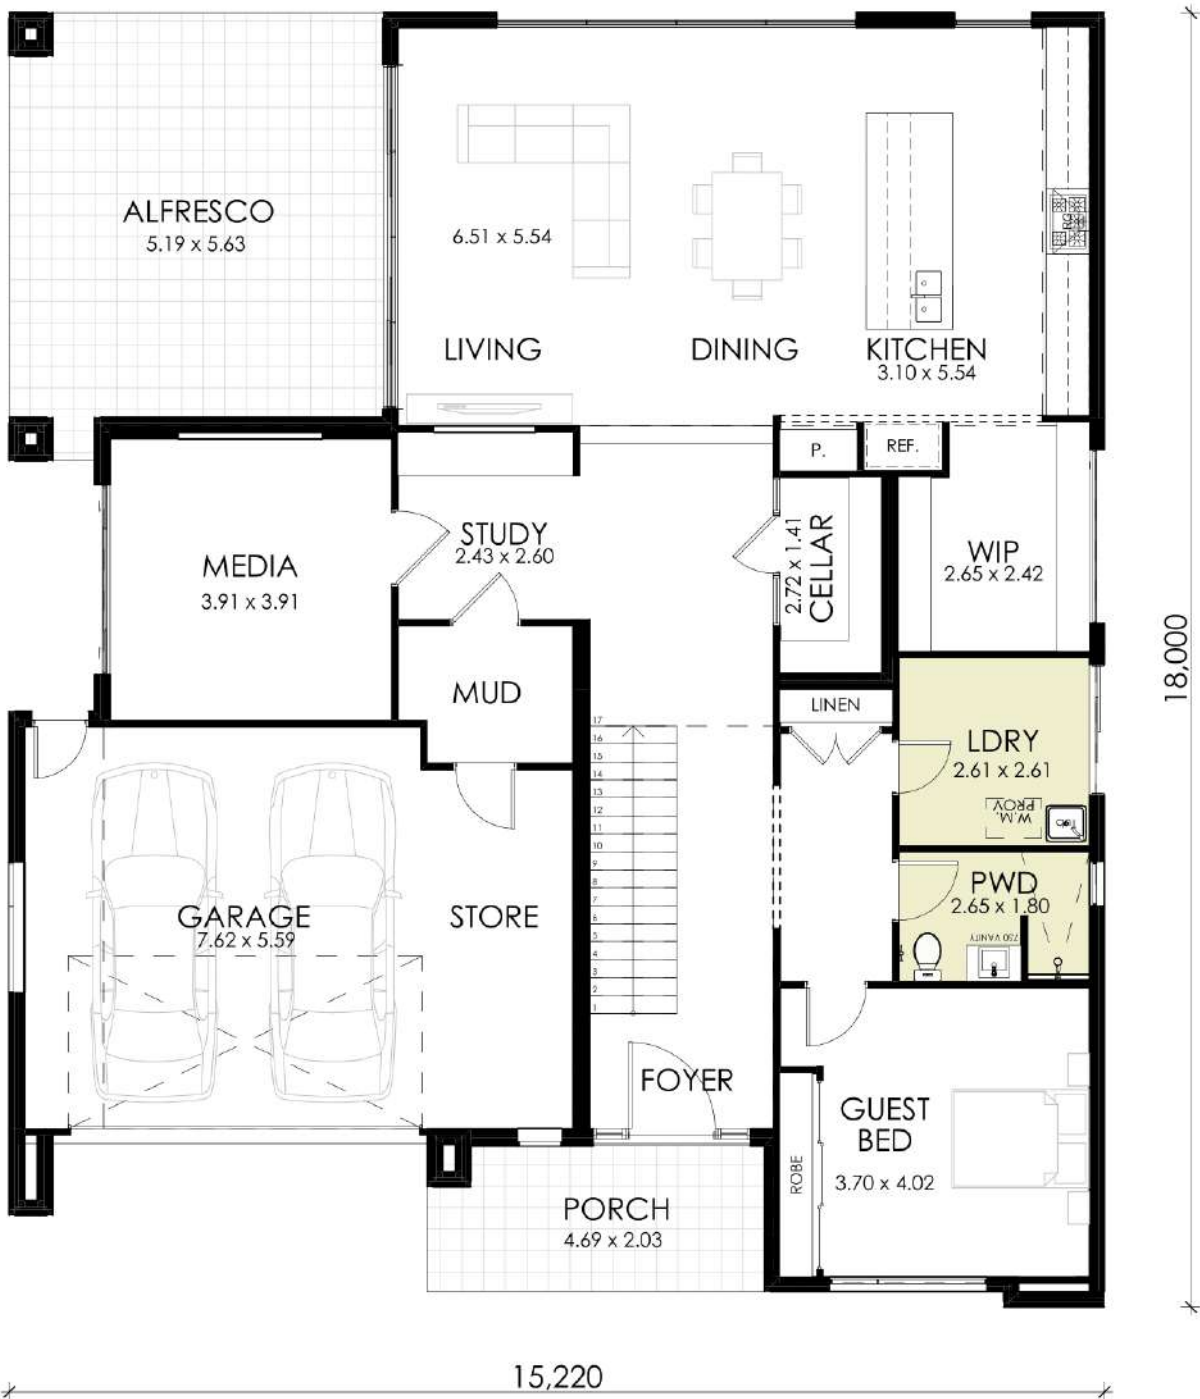

Welcome to our Sorrento by King Homes

VISIT US ON

www.kinghomesnsw.com.au

Sorrento

18m*	MIN. WIDTH
28m*	MIN. DEPTH
43.5	SQUARES

Sorrento

18m*	MIN. WIDTH
28m*	MIN. DEPTH
43.5	SQUARES

AREA	m2
GROUND FLOOR	170.98
GARAGE	44.40
ALFRESCO	29.93
FIRST FLOOR	149.57
PORCH	9.65
TOTAL	404.53m2